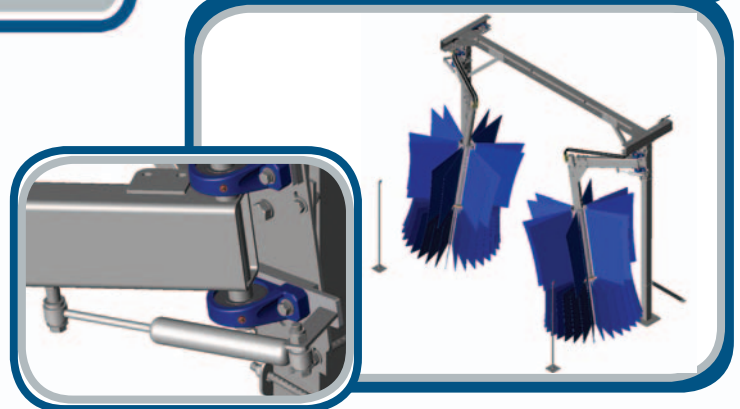

Hanna Side & Window Brush

Hanna Test Center

Side & Window Washer

Hanna Side & Window Brush

Hanna's Side & Window Brush is one of the most popular brush components in the industry. It provides superb cleaning coverage of the upper side, side and rocker panel areas of a vehicle. The 70' brush height is higher than other side brushes allowing for better cleaning of today's taller vehicles. Hanna's exclusive cloth cut also allows for a faster brush rotation and cleaning action. Tension against the vehicle is achieved by an adjustable shock and spring assembly. There is also an adjustable stop bracket to set the rest position.

Component Assembly

Angled Side & Window Brush

Hanna Angled Side & Window Brush

Hanna's Angled Side & Window Brush is similar to the Horizontal Side & Window Brush, only angled toward the vehicle to follow the contour of its surface. It uses a combination of gravity and a special dampening shock to provide proper brush penetration and safely clean hard to reach areas like the top of the vehicle's side windows. The 70" brush height in combination with the angled brush assembly allows better cleaning of the top side window area of sport utility vehicles and mini vans.

Component Assembly

Design Features

Construction:

- Stainless Steel
- Operating Space Required – 6' (183 cm)
- Brush Height -- 70" (177.80 cm)
- Overall Height -- 10'6" (3.21 m)

Brush Dimensions:

(Top Brush Panel – 24" / 28" X 42" [61 cm / 71 cm X 107 cm]
(Bottom Brush Panel – 22" / 18.5" X 28") [56 cm / 47 cm X 71 cm]
Top Core 8" x 42" (20.32 cm x 107 cm)
Bottom Core 10" x 28" (25.40 cm x 71 cm)