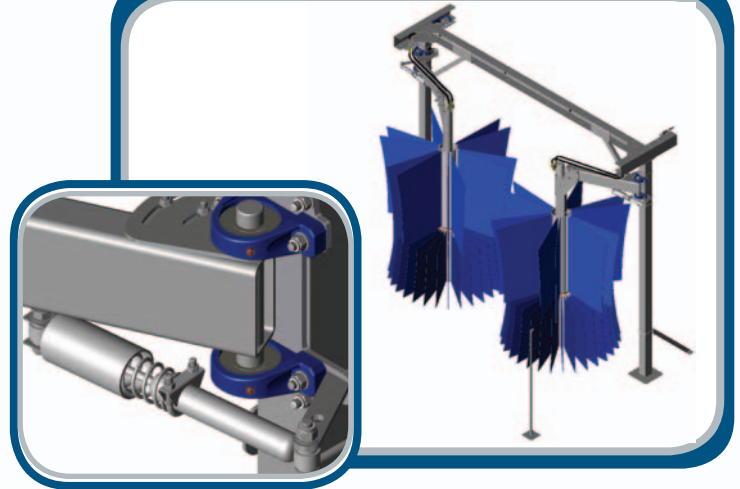

Hanna Side & Window Brush

Hanna Test Center

Side & Window Washer

Hanna Side & Window Brush

Hanna's Side & Window Brush is one of the most popular brush components in the industry. It provides superb cleaning coverage of the upper side, side and rocker panel areas of a vehicle. The 70' brush height is higher than other side brushes allowing for better cleaning of today's taller vehicles. Hanna's exclusive cloth cut also allows for a faster brush rotation and cleaning action. Tension against the vehicle is achieved by an adjustable shock and spring assembly. There is also an adjustable stop bracket to set the rest position.

Component Assembly

Angled Side & Window Brush

Hanna Angled Side & Window Brush

Hanna's Angled Side & Window Brush is similar to the Horizontal Side & Window Brush, only angled toward the vehicle to follow the contour of its surface. It uses a combination of gravity and a special dampening shock to provide proper brush penetration and safely clean hard to reach areas like the top of the vehicle's side windows. The 70" brush height in combination with the angled brush assembly allows better cleaning of the top side window area of sport utility vehicles and mini vans.

Component Assembly

Design Features

Construction:

- Stainless Steel
- Operating Space Required – 6' (183 cm)
- Brush Height -- 70" (177.80 cm)
- Overall Height -- 10'6" (3.21 m)

Brush Dimensions:

(Top Brush Panel – 24" / 28" X 42" [61 cm / 71 cm X 107 cm]
(Bottom Brush Panel – 22" / 18.5" X 28") [56 cm / 47 cm X 71 cm]
Top Core 8" x 42" (20.32 cm x 107 cm)
Bottom Core 10" x 28" (25.40 cm x 71 cm)

Information For Both Brushes

Specifications

Hydraulic Flow: 3.0 GPM (11.4 LPM)
Speed: 40-50 RPM
Electrical Drive: 3/4 HP (0.5 KW)
Available in Electric or Hydraulic Drive
Brush Material: Non-Woven Textile
Foam and Neoglide Brush Material Optional
Angled Side Window Brush:
Dampening shock assembly
Side Window Brush:
Adjustable shock and spring assembly